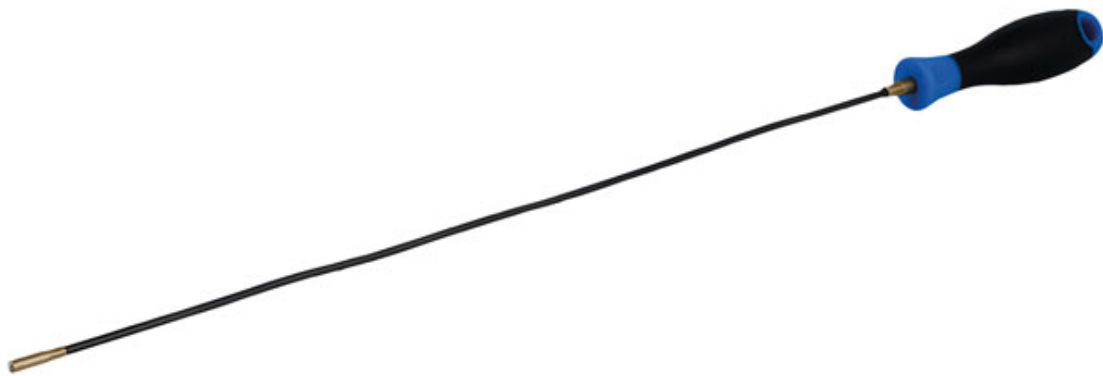

Flexible Magnetic Pickup Tool

Super-flexible magnetic pick-up tool, narrow enough to use in glow plug apertures to retrieve metal swarf and debris and ideal for retrieving nuts, bolts, and screws from inaccessible areas. The super-slim shaft and head are just 4mm diameter and the magnet is housed in a brass sleeve so it does not stick to the sides when used in confined spaces.

Additional Information

- Slim profile, ideal for removing broken debris from glow plug apertures and other restricted areas.
- Lifting capacity up to 100g.
- 4mm diameter magnetic head.
- Tool length: 300mm, flexible shaft holds its shape.
- Soft grip handle with hanging hole.